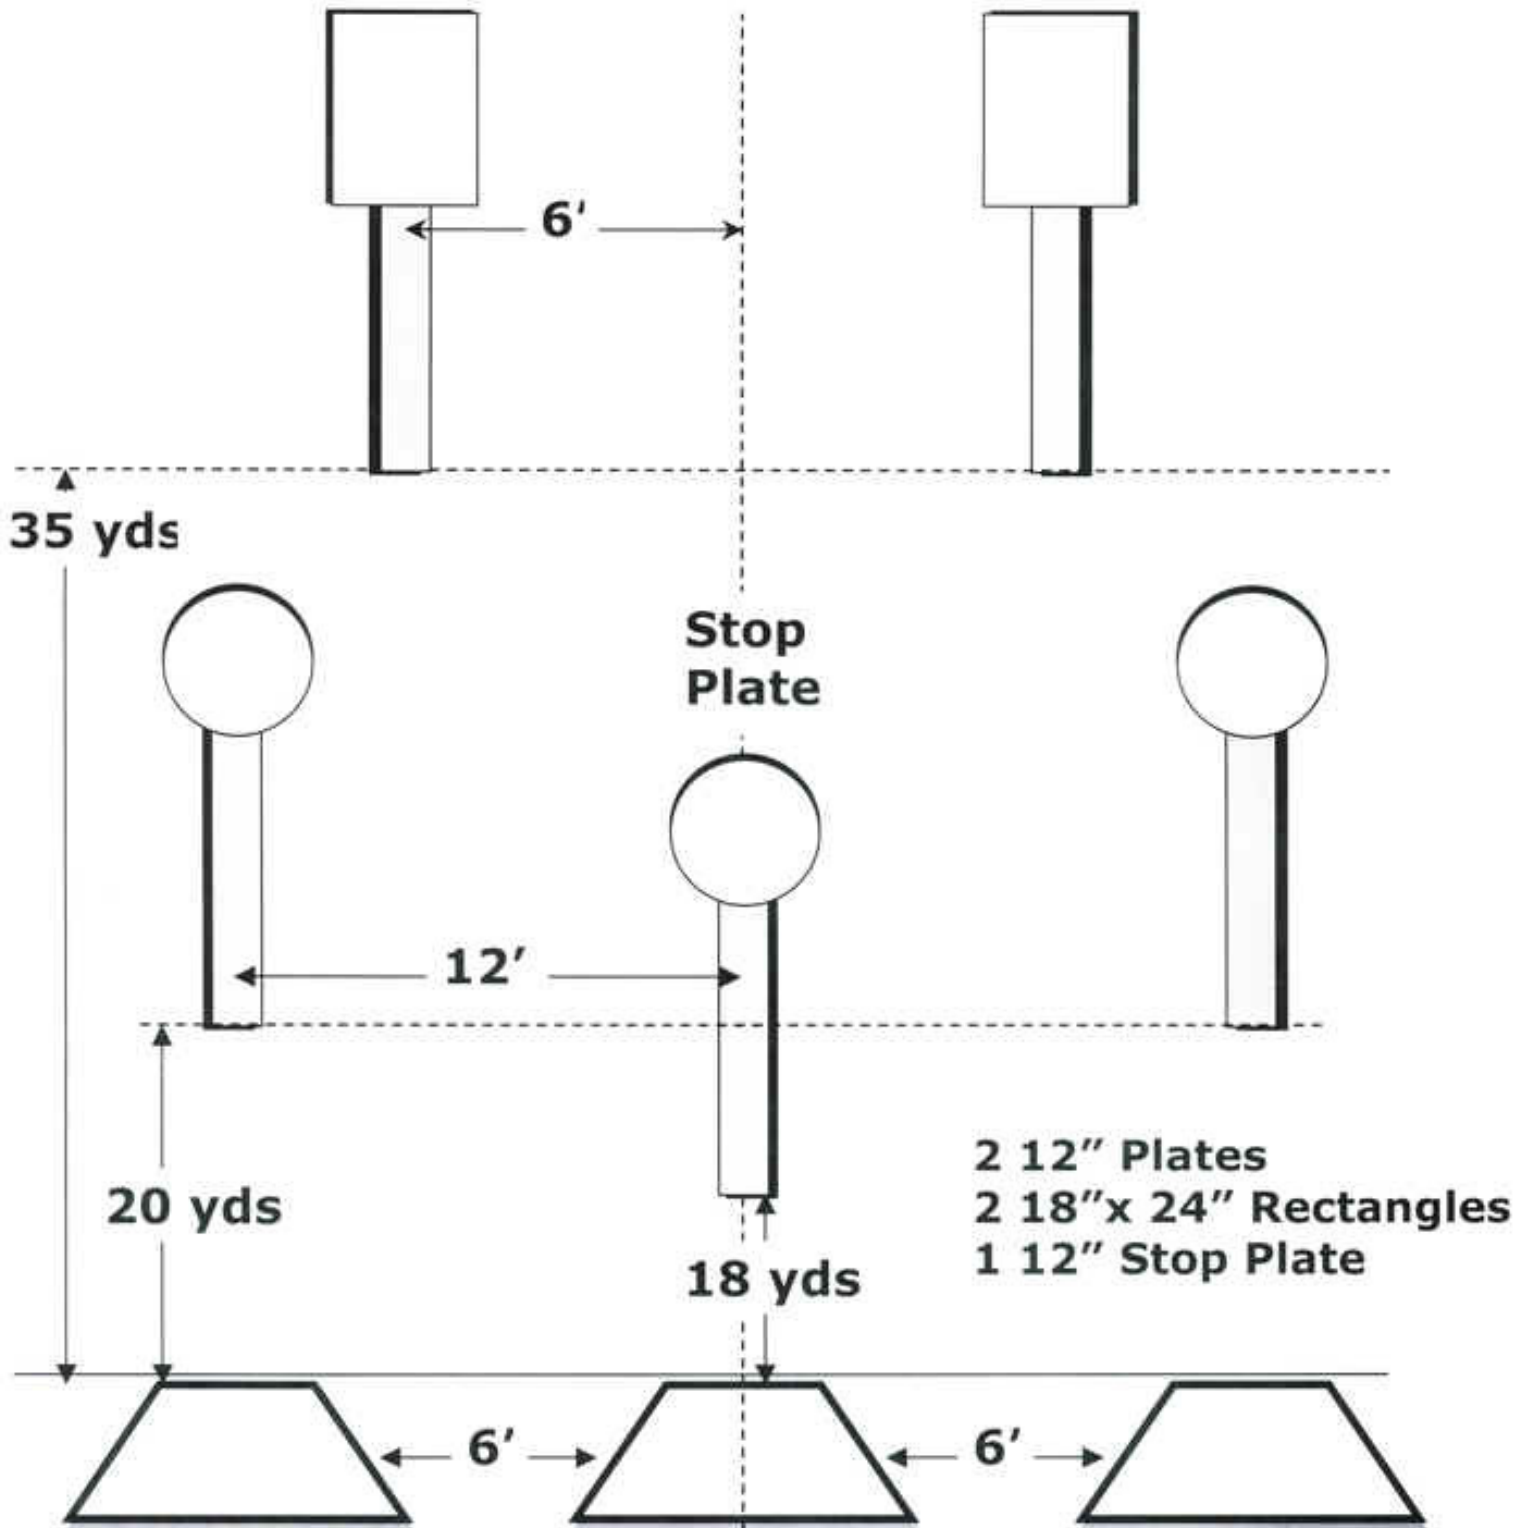

4 10" Plates
1 12" Stop Plate

FIVE TO GO

Para

WINCHESTER

AMMUNITION

- 2 12" Plates
- 2 18" x 24" Rectangles
- 1 12" Stop Plate

OUTER LIMITS

ROUNDABOUT