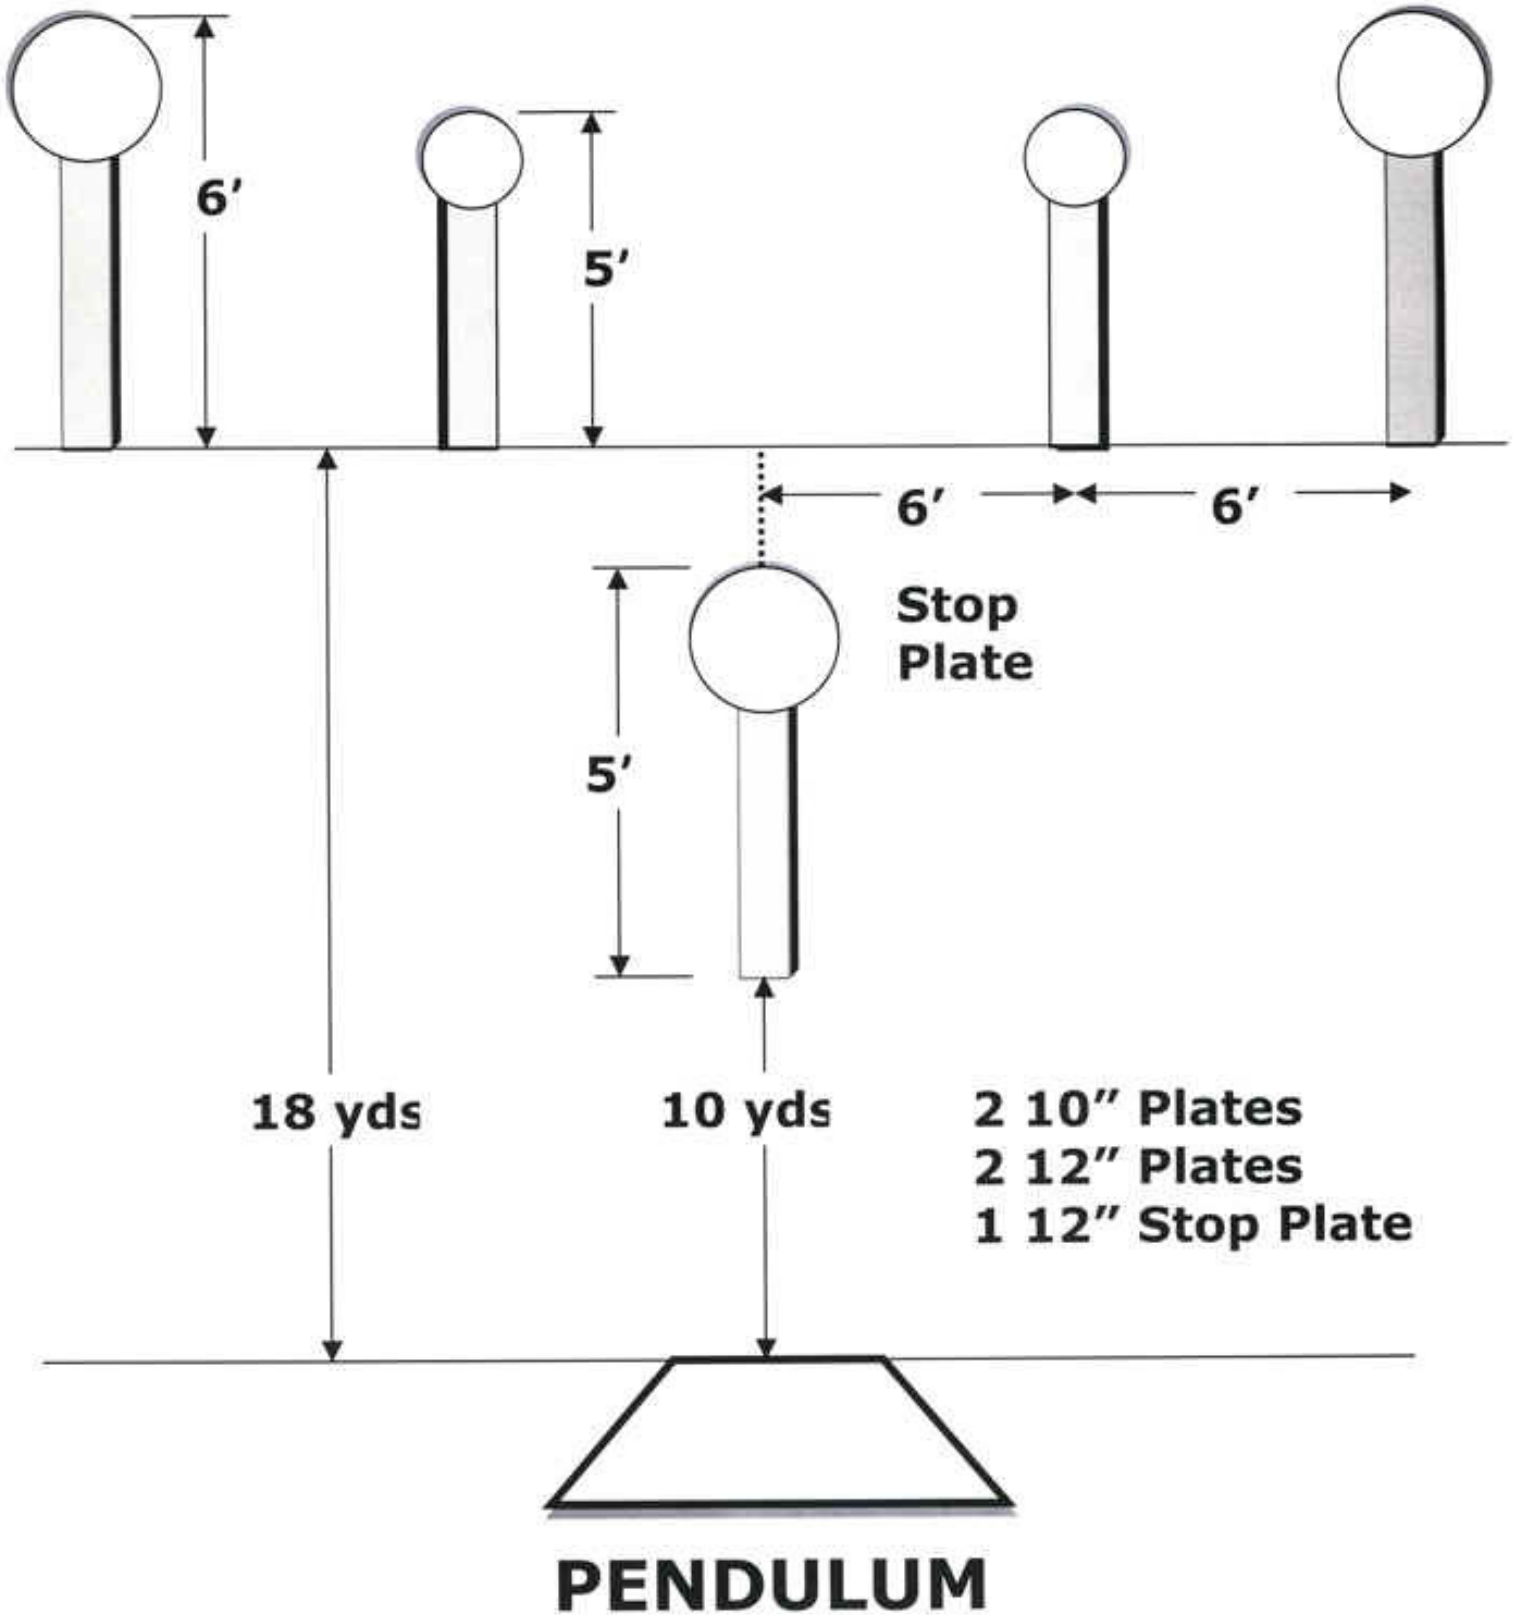

SUREFIRE®

Smaller. Brighter. Better.

SHOWDOWN

Bar-Sto Precision Machine

SMOKE & HOPE

SAFARILAND

SPEED OPTION

BY
RIDGELINE, INC.

4 10" Plates
1 12" Stop Plate

FIVE TO GO

Para

WINCHESTER

AMMUNITION

- 2 12" Plates
- 2 18" x 24" Rectangles
- 1 12" Stop Plate

OUTER LIMITS

ROUNDABOUT