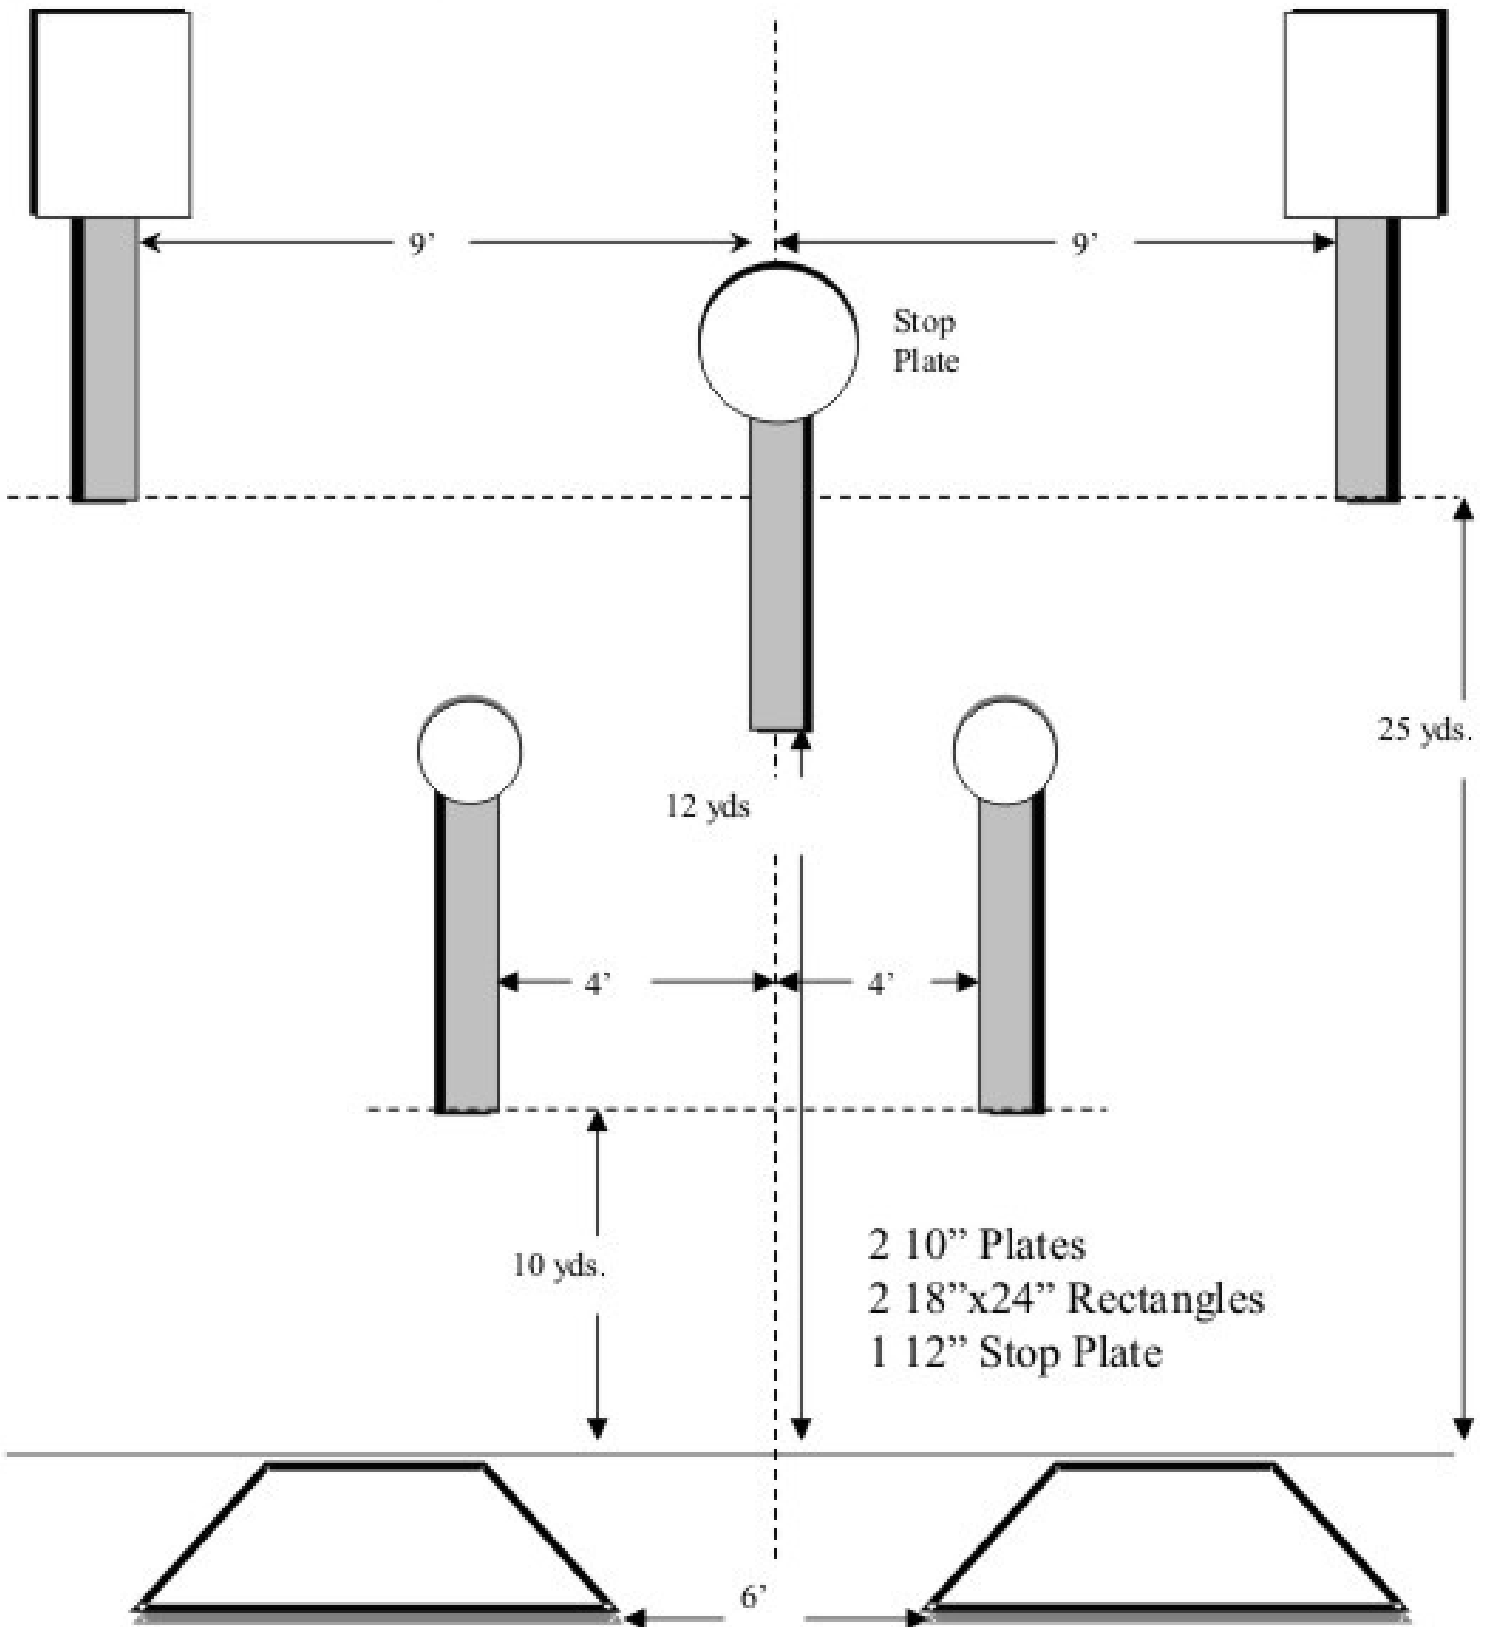

SUREFIRE®

Smaller. Brighter. Better.

SHOWDOWN