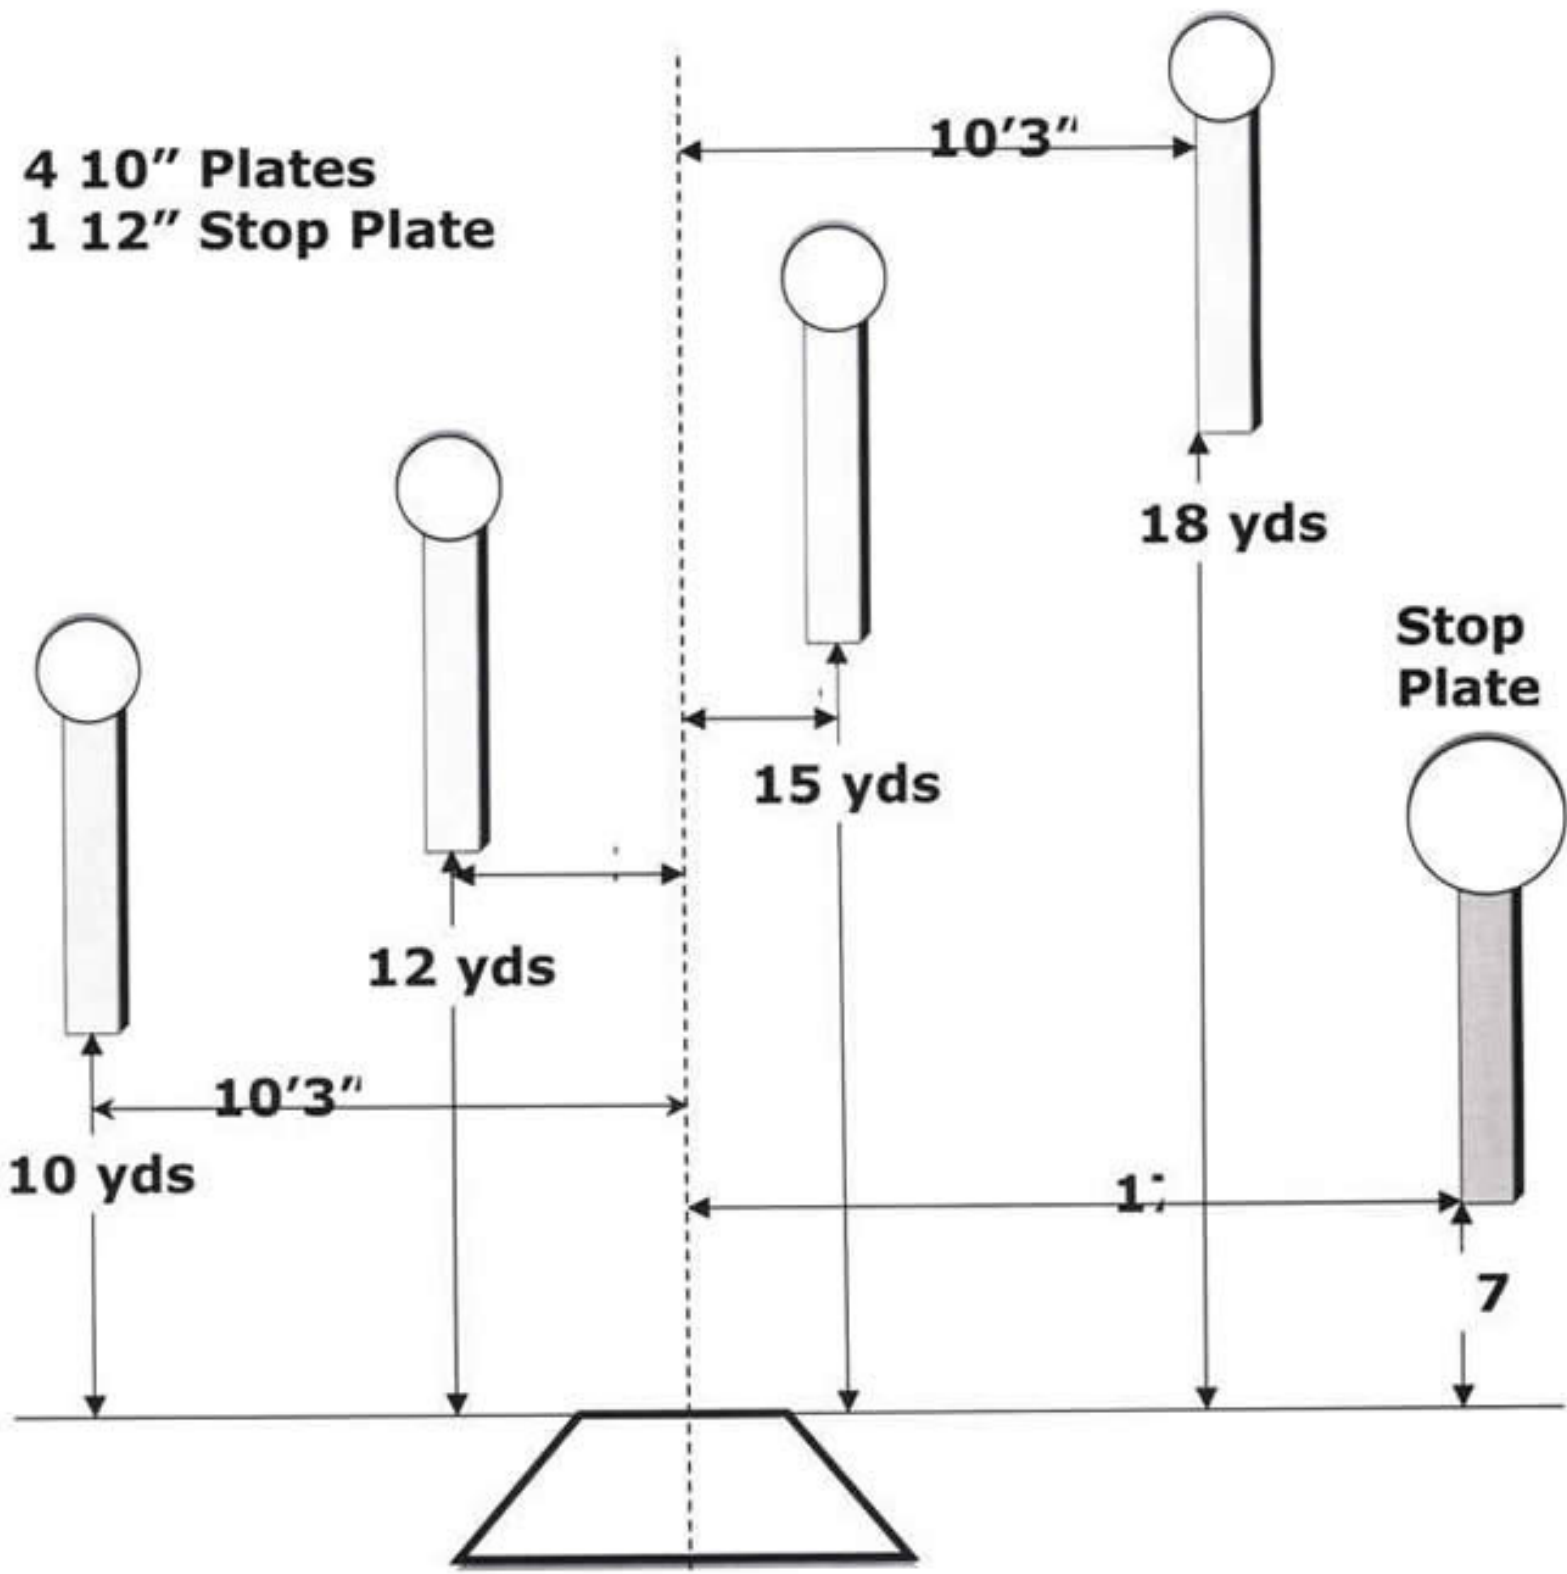

SUREFIRE®

Smaller. Brighter. Better.

SHOWDOWN

Bar-Sto Precision Machine

SMOKE & HOPE

SAFARILAND

SPEED OPTION

BY
RIDGELINE, INC.

4 10" Plates
1 12" Stop Plate

FIVE TO GO

Para

WINCHESTER

AMMUNITION

- 2 12" Plates
- 2 18" x 24" Rectangles
- 1 12" Stop Plate

OUTER LIMITS

ROUNDABOUT