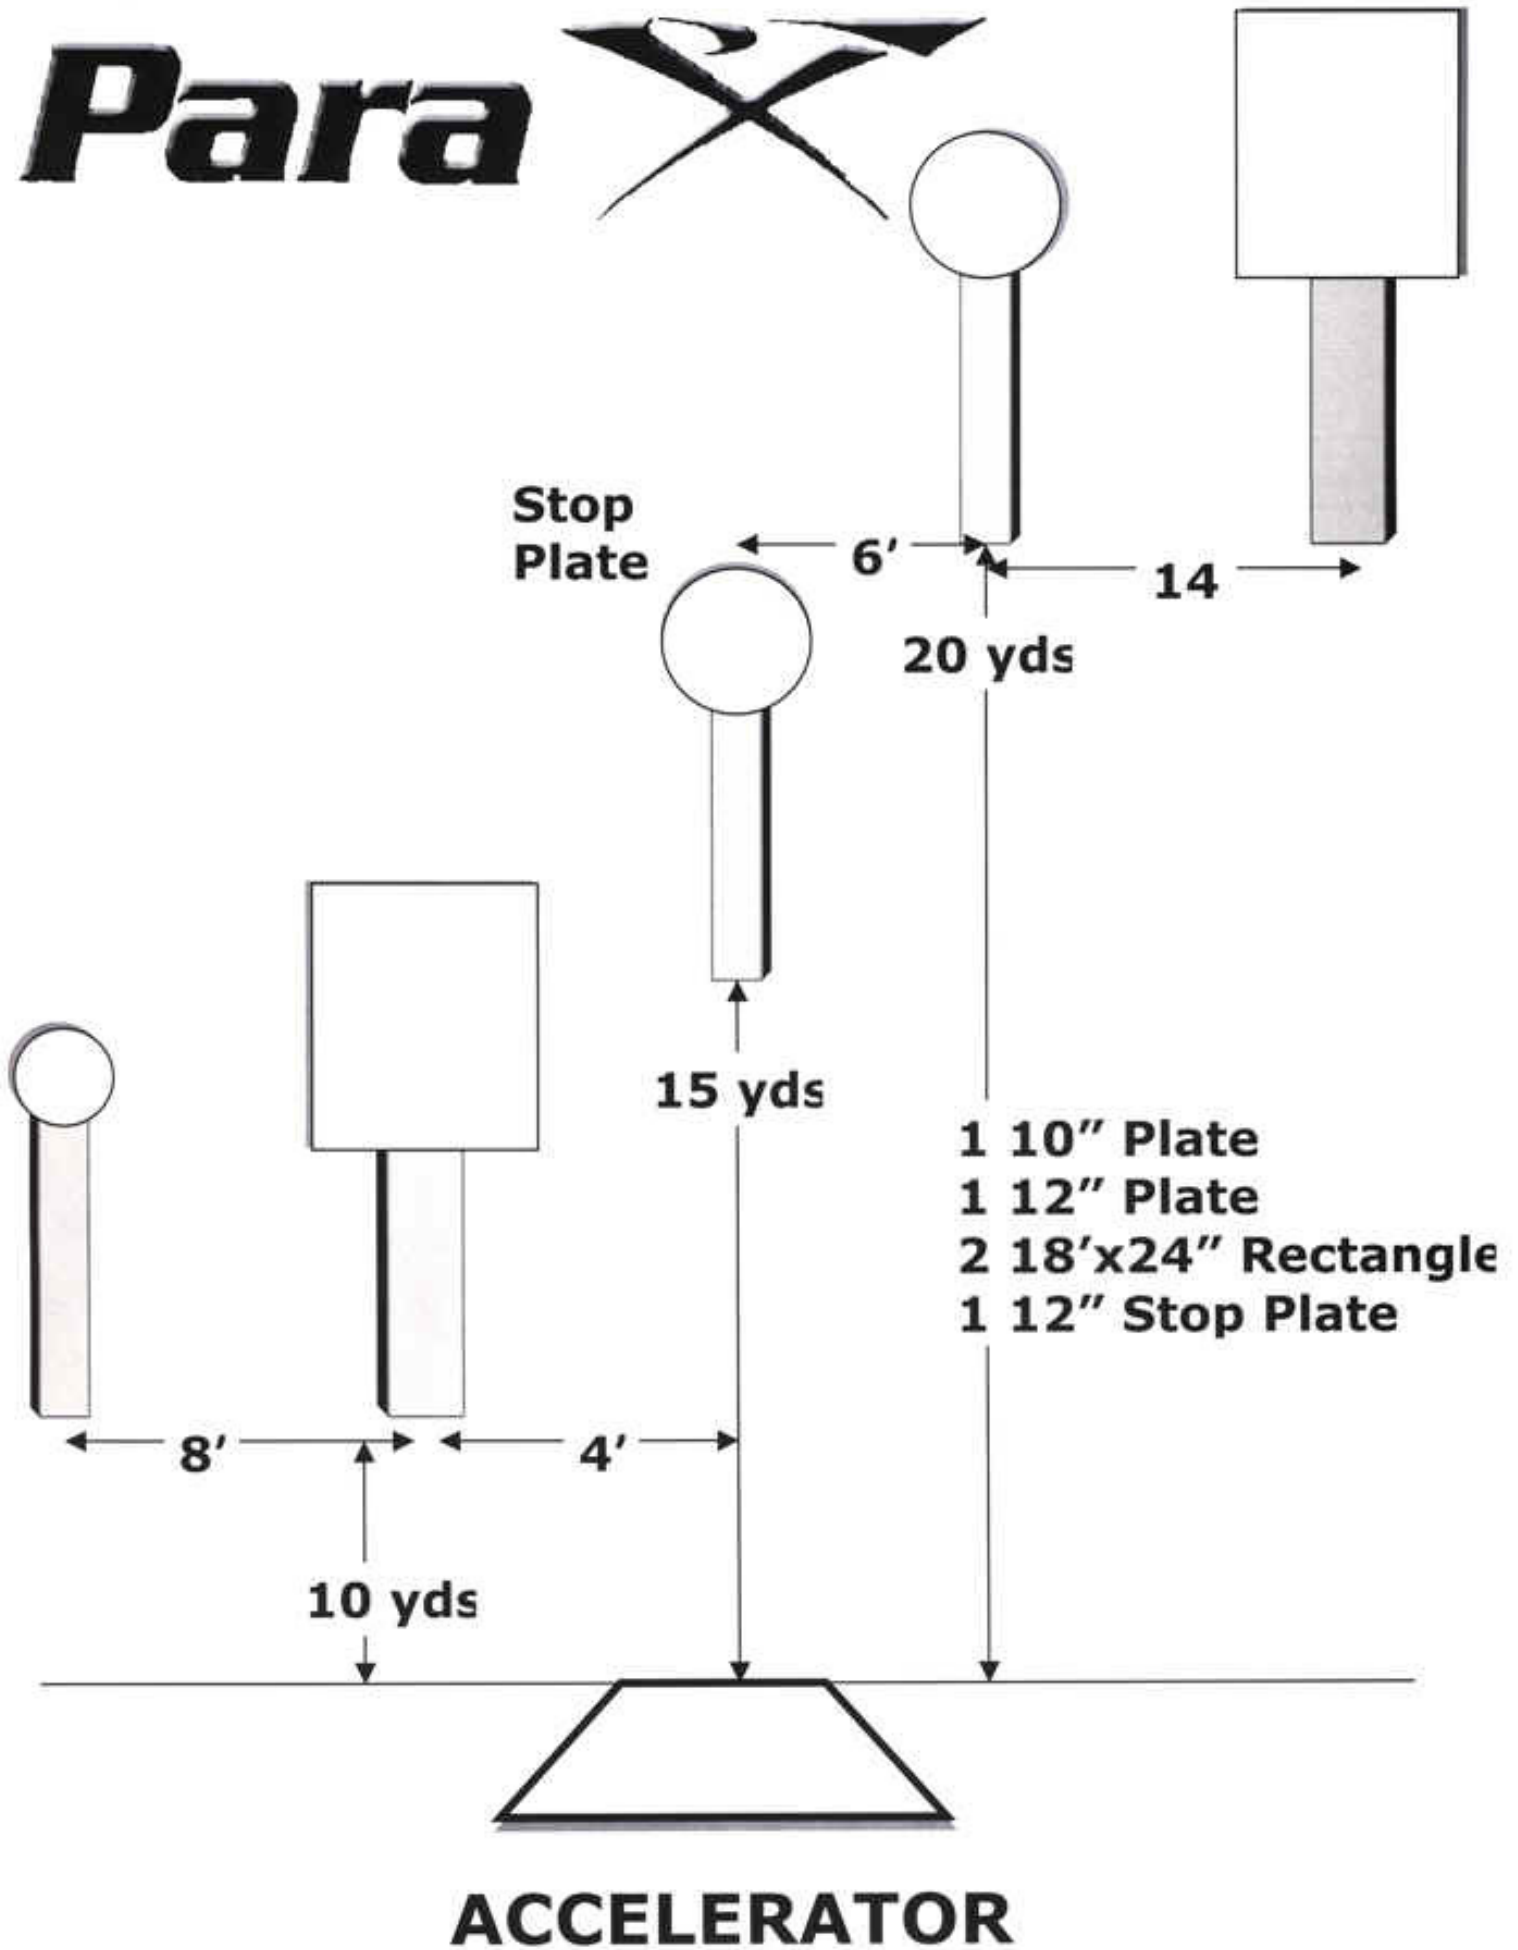

SUREFIRE®

Smaller. Brighter. Better.

SHOWDOWN

Bar-Sto Precision Machine

SMOKE & HOPE

SAFARILAND

SPEED OPTION

BY
RIDGELINE, INC.

4 10" Plates
1 12" Stop Plate

FIVE TO GO

Para

WINCHESTER

AMMUNITION

- 2 12" Plates
- 2 18" x 24" Rectangles
- 1 12" Stop Plate

OUTER LIMITS

ROUNDABOUT