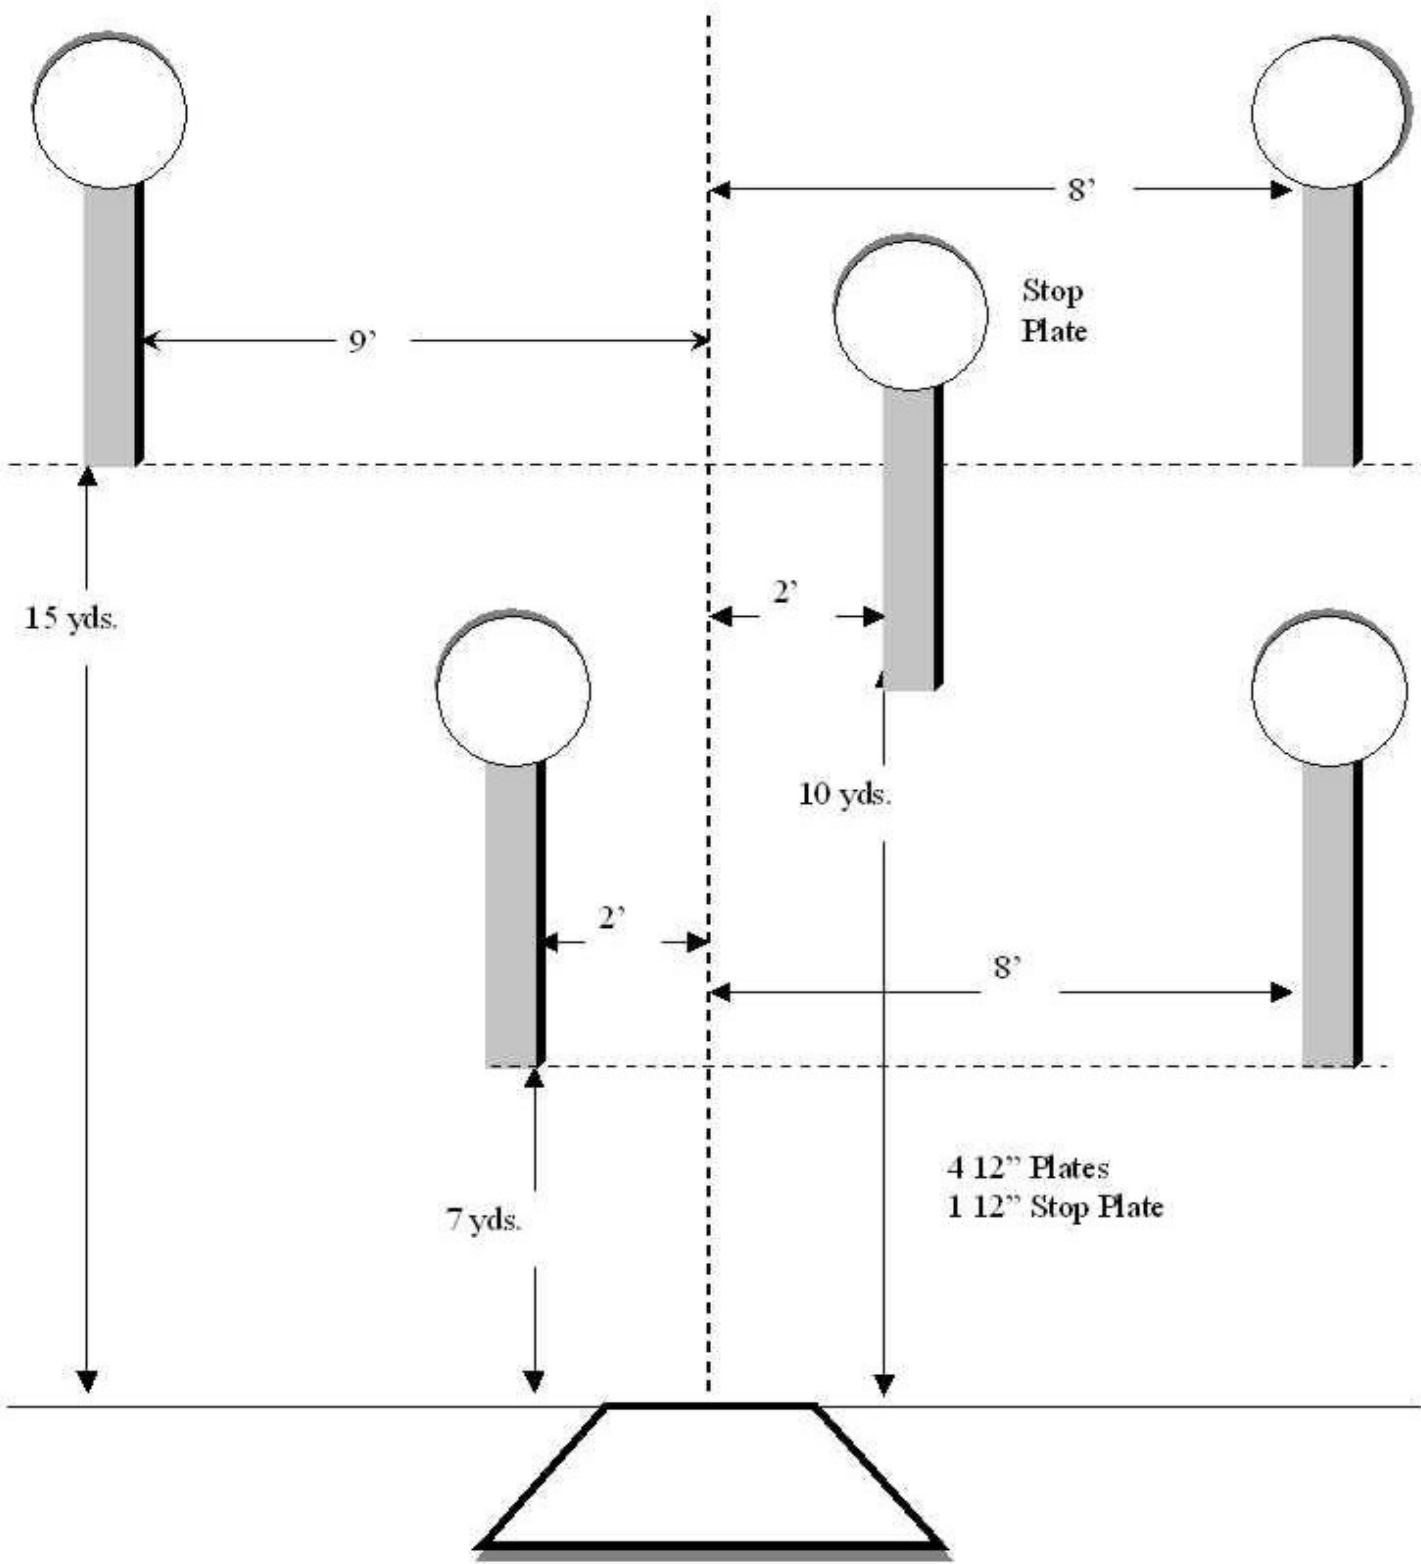

4 10" Plates
1 12" Stop Plate

FIVE TO GO

Para

WINCHESTER

AMMUNITION

- 2 12" Plates
- 2 18" x 24" Rectangles
- 1 12" Stop Plate

OUTER LIMITS

ROUNDABOUT