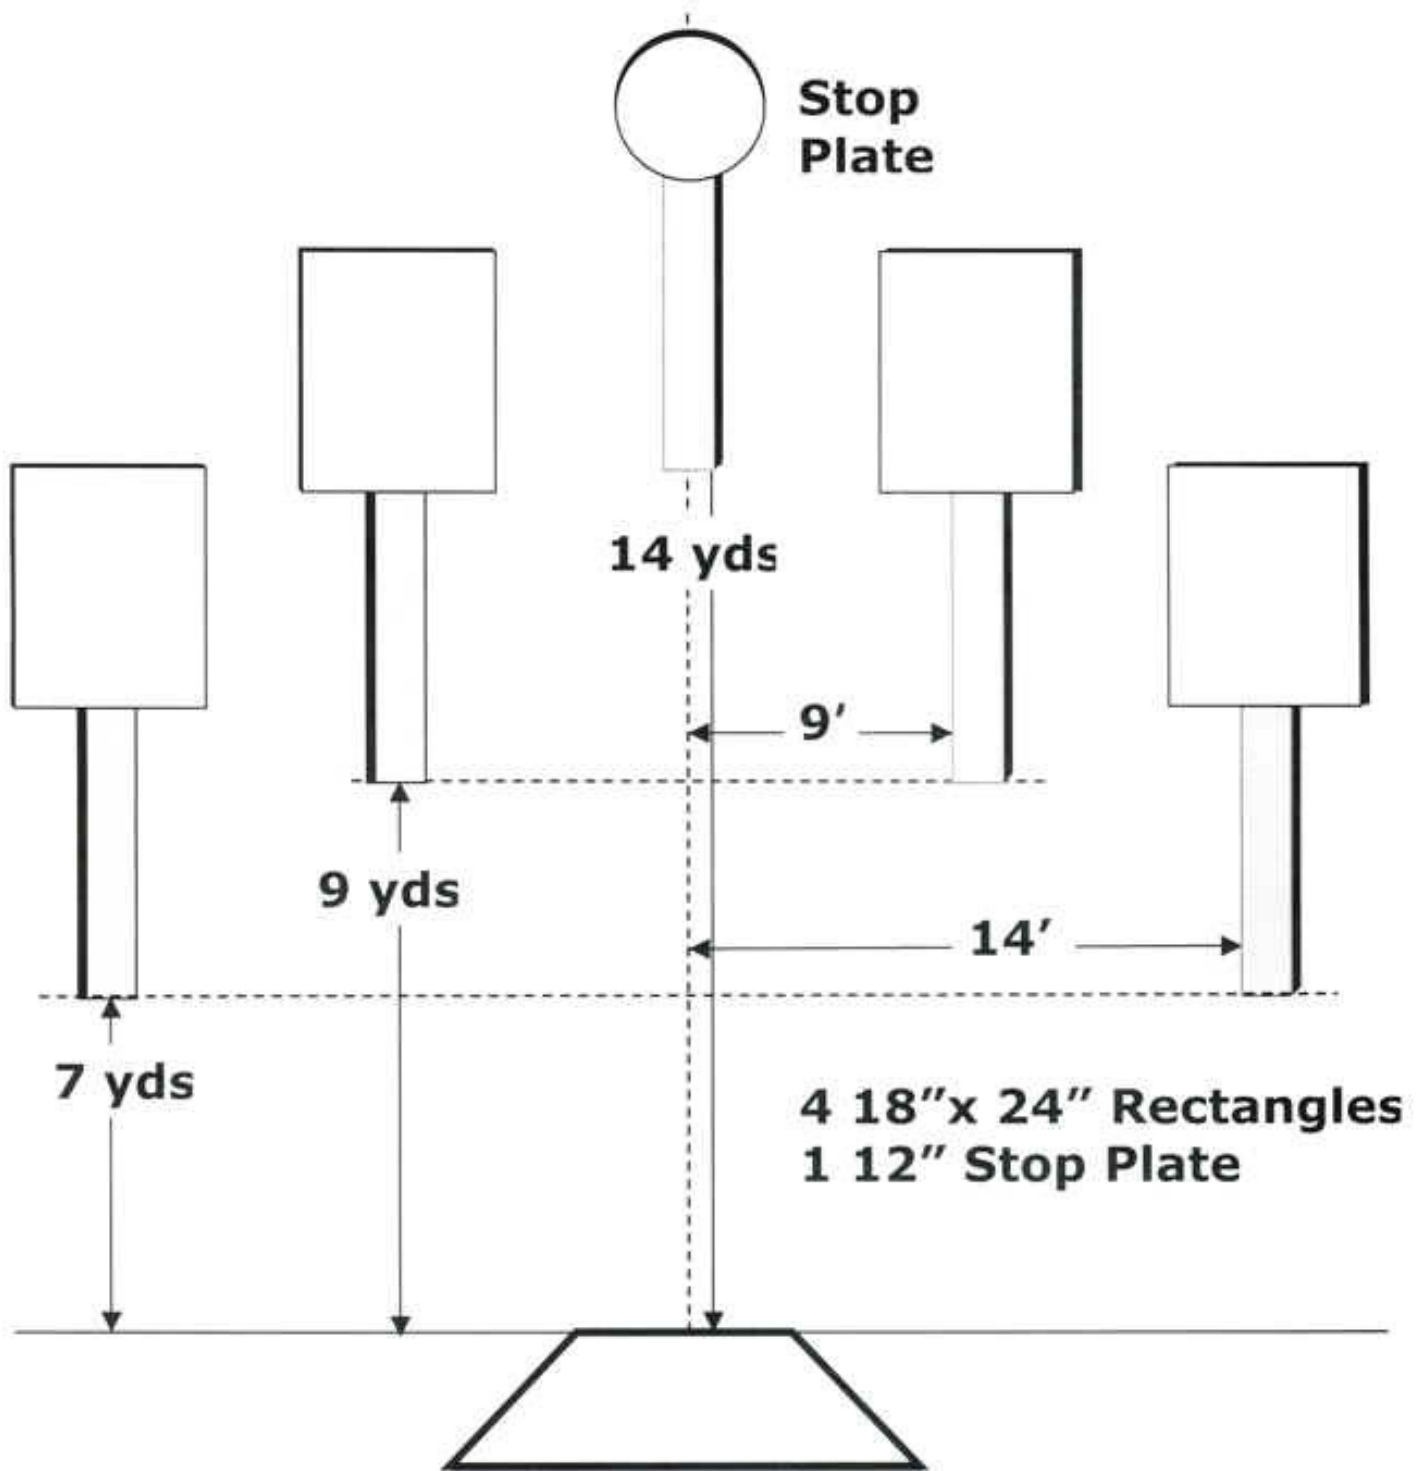

SUREFIRE®

Smaller. Brighter. Better.

SHOWDOWN

Bar-Sto Precision Machine

SMOKE & HOPE

SAFARILAND

SPEED OPTION

BY
RIDGELINE, INC.

4 10" Plates
1 12" Stop Plate

FIVE TO GO

Para

WINCHESTER

AMMUNITION

- 2 12" Plates
- 2 18" x 24" Rectangles
- 1 12" Stop Plate

OUTER LIMITS

ROUNDABOUT