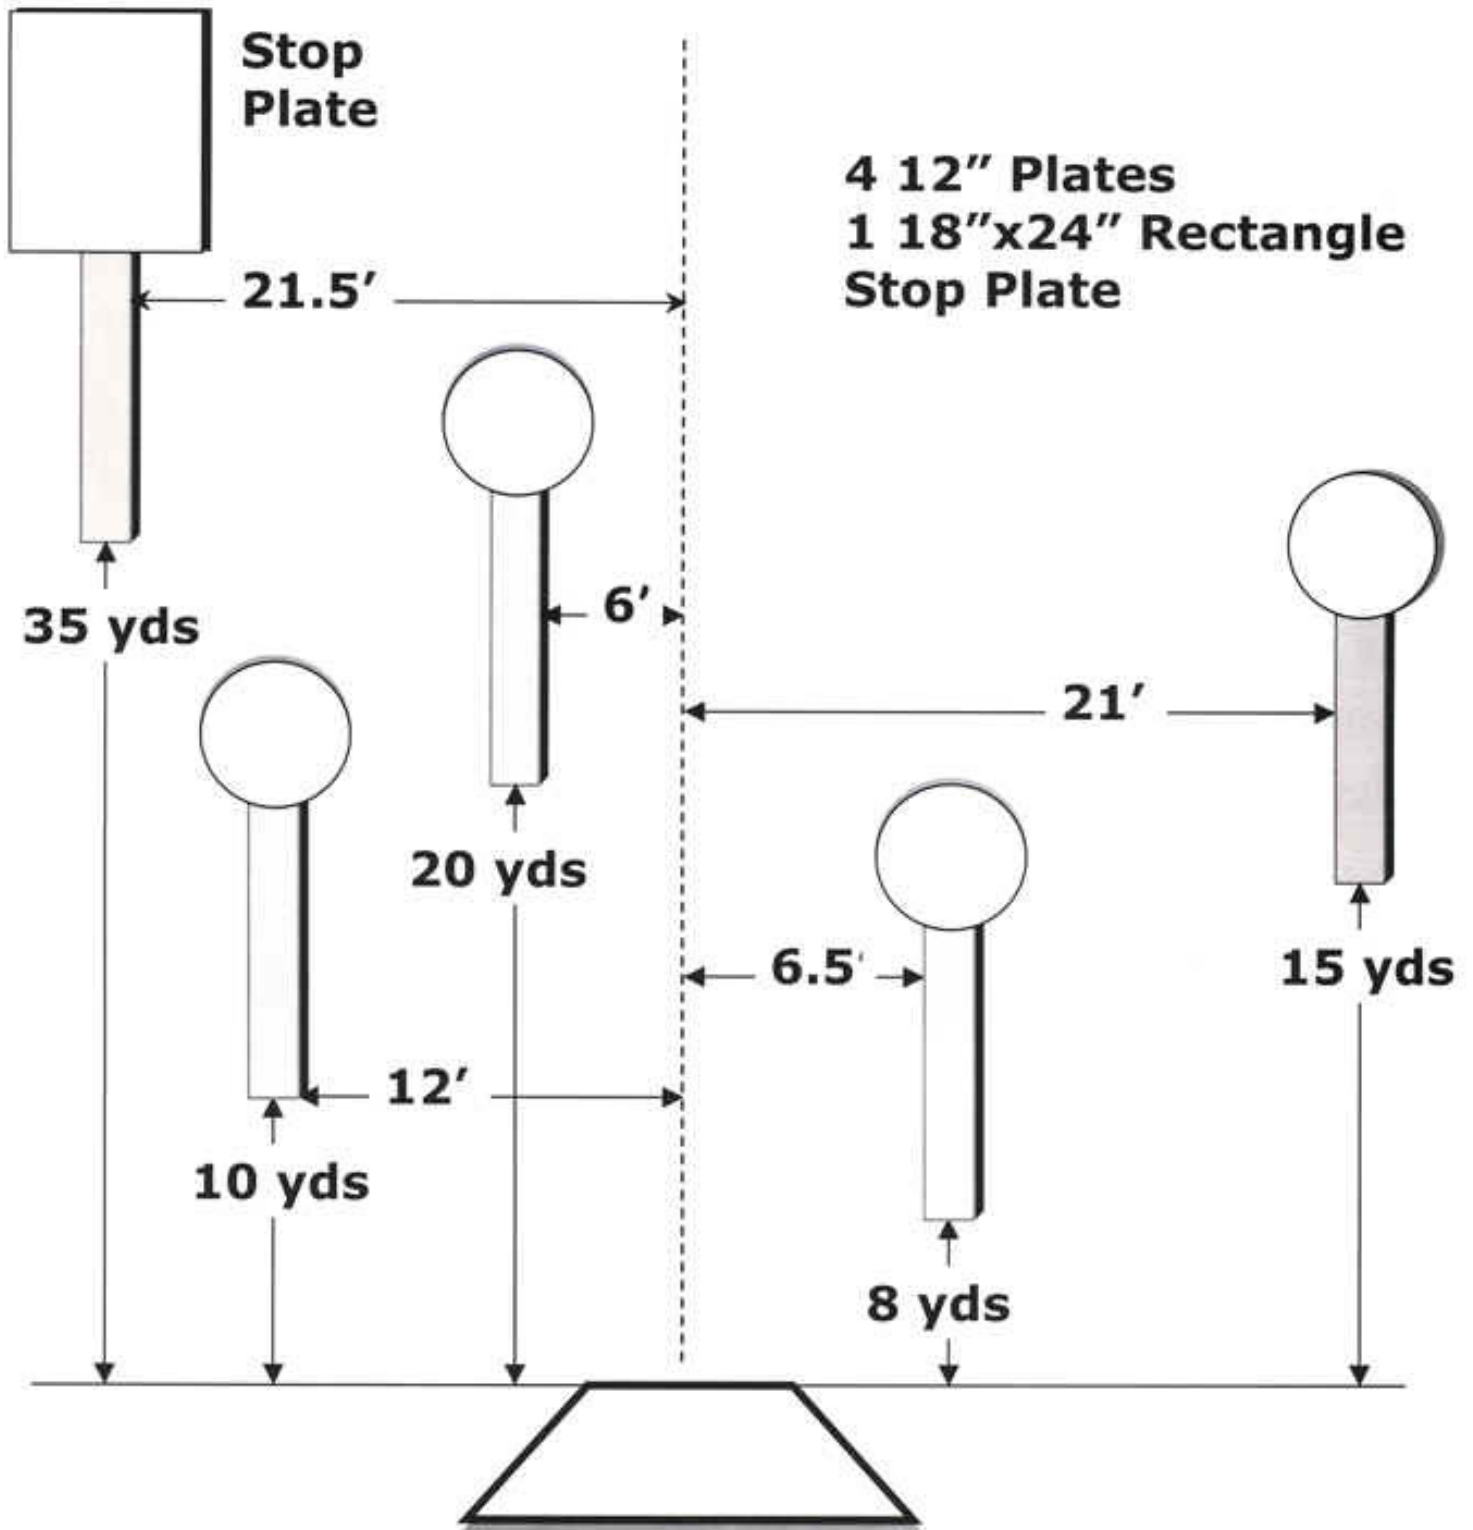

SUREFIRE®

Smaller. Brighter. Better.

SHOWDOWN

Bar-Sto Precision Machine

SMOKE & HOPE

SAFARILAND

SPEED OPTION

BY
RIDGELINE, INC.

4 10" Plates
1 12" Stop Plate

FIVE TO GO

Para

WINCHESTER

AMMUNITION

- 2 12" Plates
- 2 18" x 24" Rectangles
- 1 12" Stop Plate

OUTER LIMITS

ROUNDABOUT